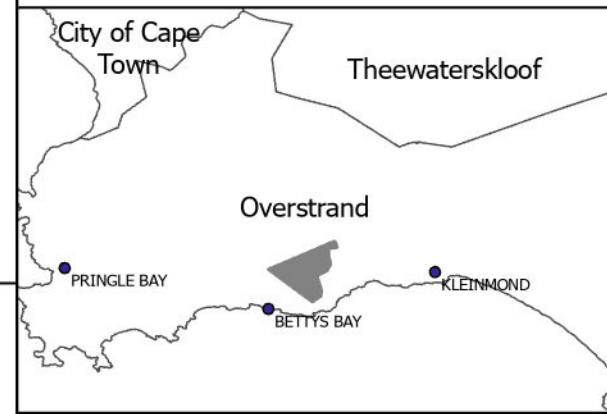

Intended Honeycomb Mountain Nature Reserve

Legend

-  Intended declaration area
-  Surrounding farms
-  CapeNature reserve boundary

34°20'20.0"S 18°57'48.0"E

-  Towns
-  Intended declaration area
-  Local Municipality