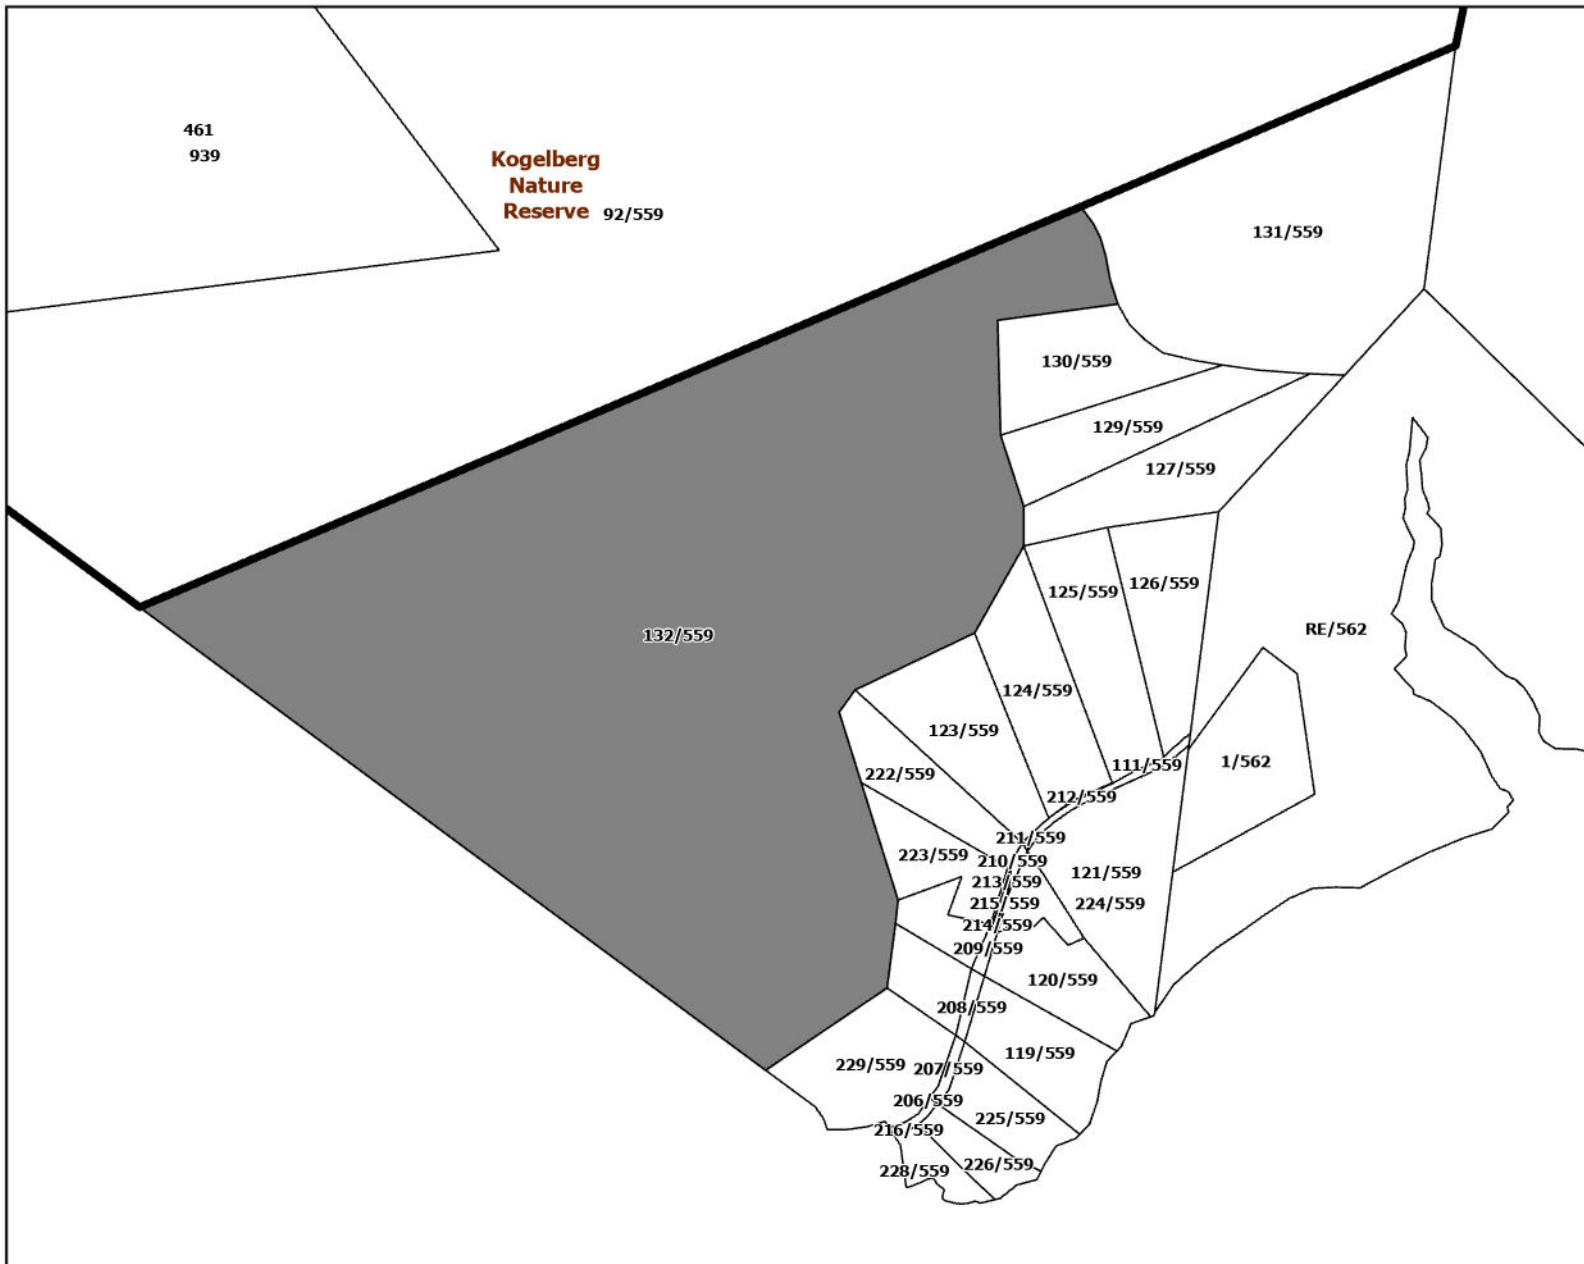

Intended Honeycomb Mountain Nature Reserve

Legend

-  Intended declaration area
-  Surrounding farms
-  CapeNature reserve boundary

34°20'20.0"S 18°57'48.0"E

-  Towns
-  Intended declaration area
-  Local Municipality