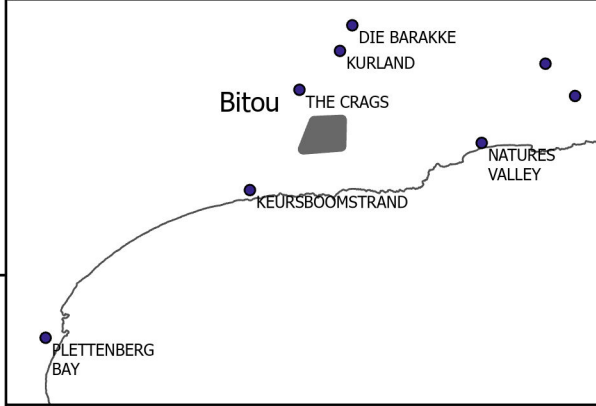

Intended Kuthumba Nature Reserve

Legend

- Intended declaration area
- Surrounding farms
- CapeNature reserve boundary

- Towns
- Intended declaration area
- Local Municipality