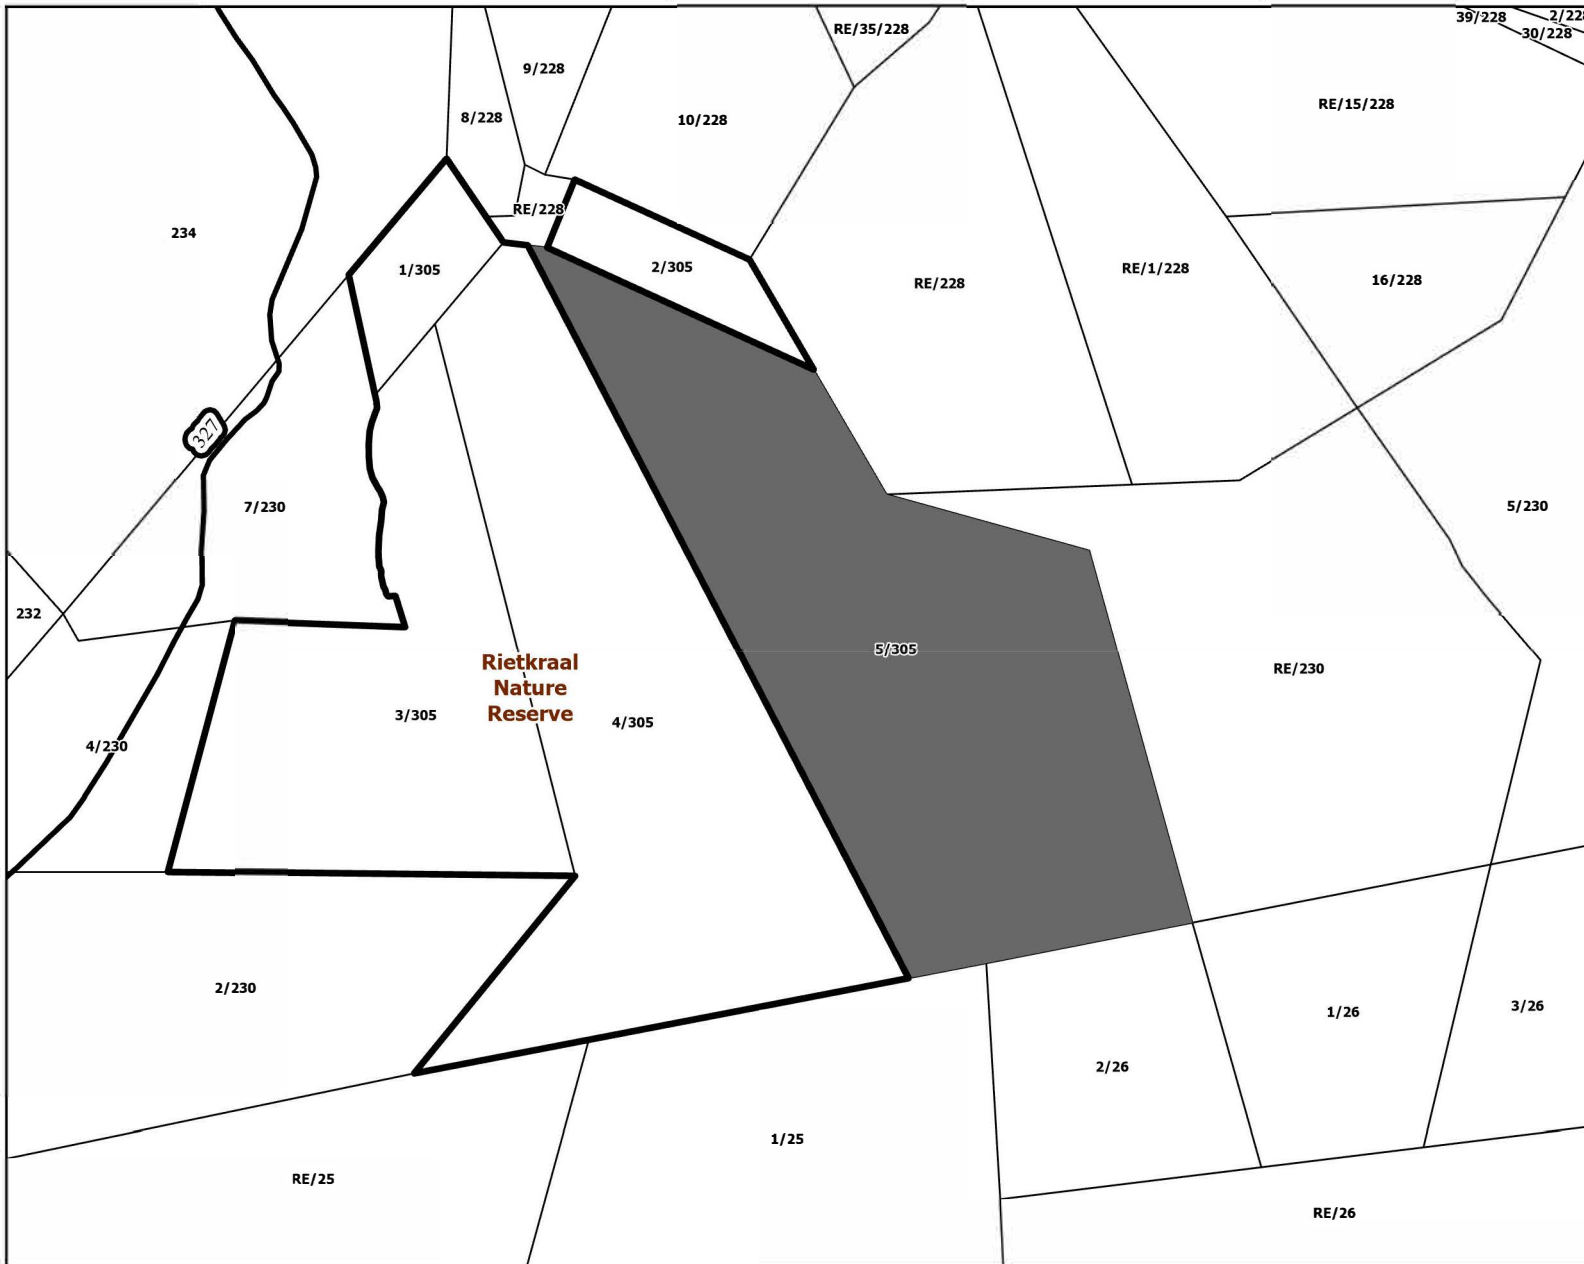

# Rietkraal Nature Reserve: Intended additional declaration area

Overview Map of the  
Western Cape

33°48'50.9"S 21°30'12.3"E