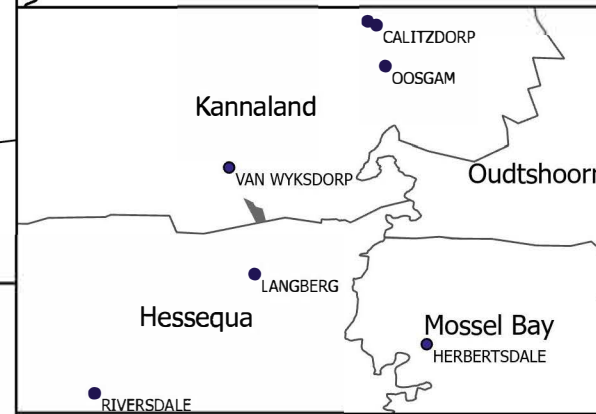

# Rietkraal Nature Reserve: Intended additional declaration area

Overview Map of the  
Western Cape

33°48'50.9"S 21°30'12.3"E