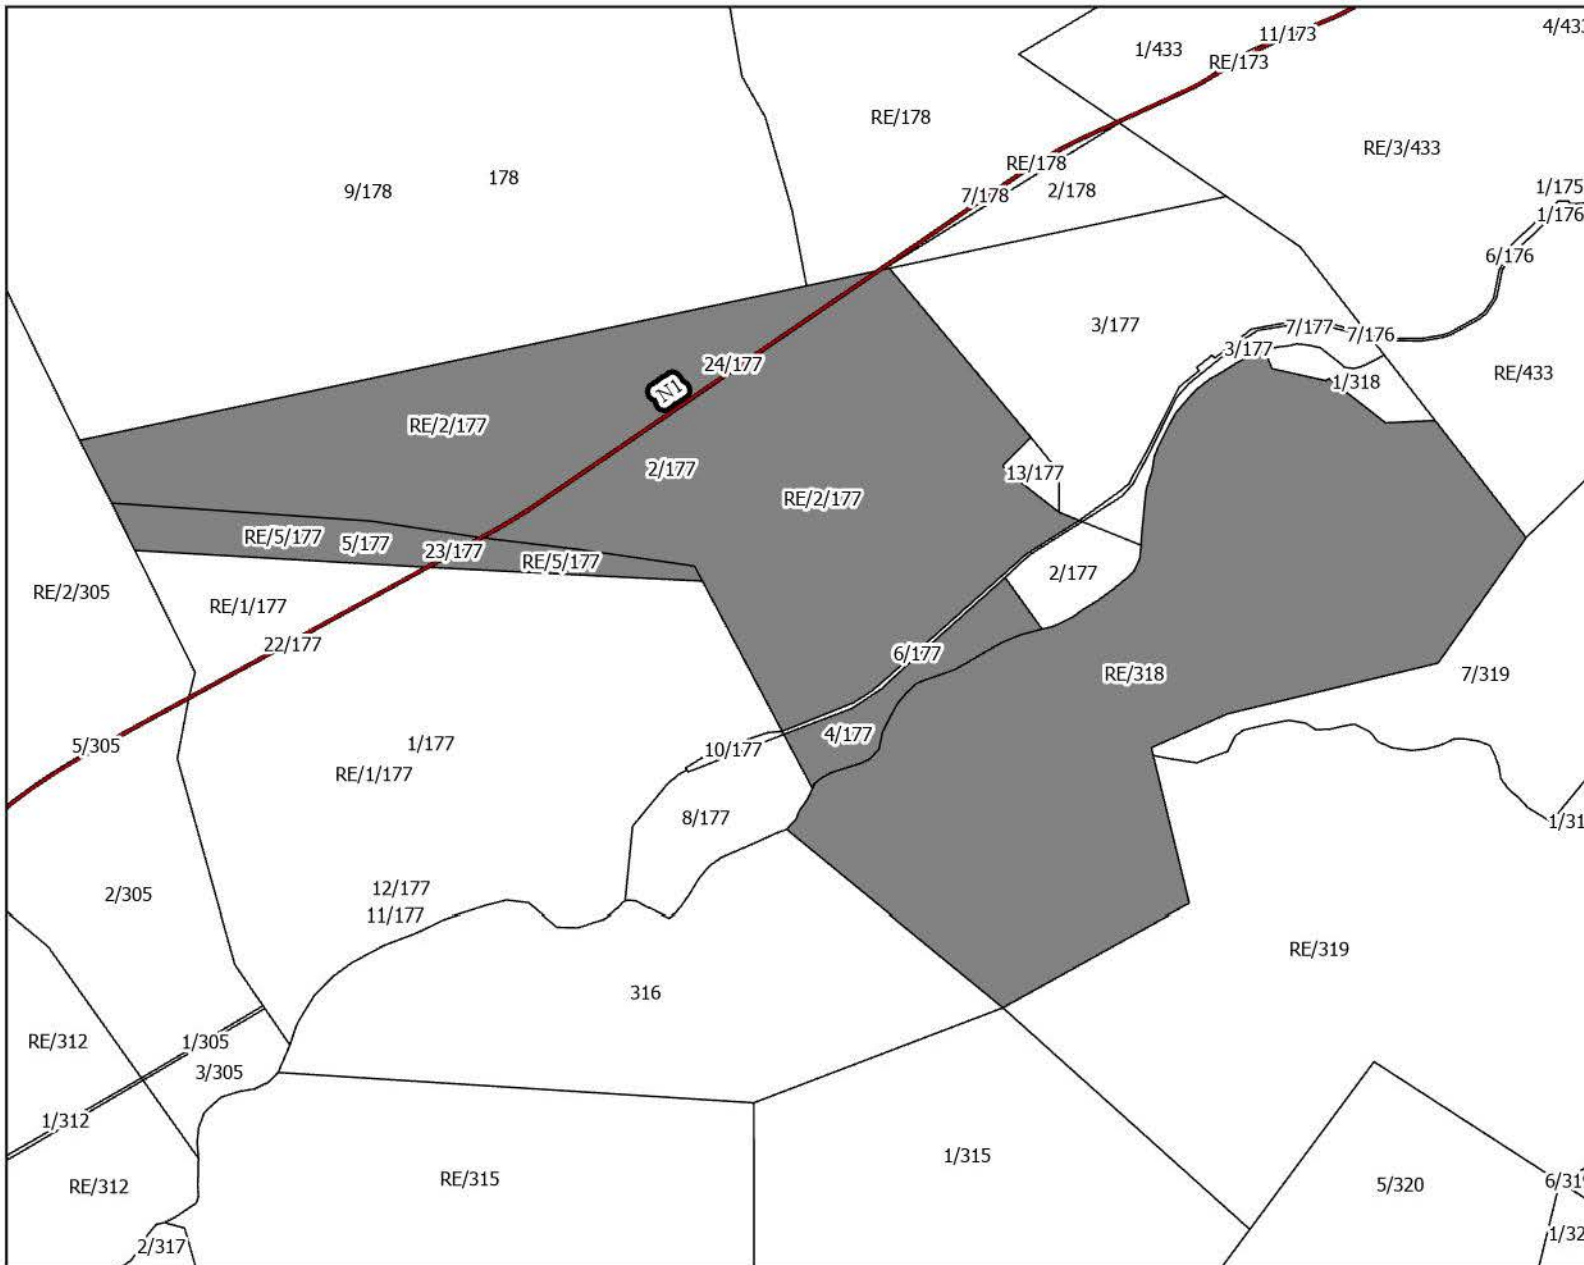

Intended Steynskraal Nature Reserve

Overview Map of the Western Cape

Legend

-  Surrounding farms
-  Intended declaration area

32°29'15.5"S 22°23'03.2"E

-  Towns
-  Local Municipality
-  Intended declaration area